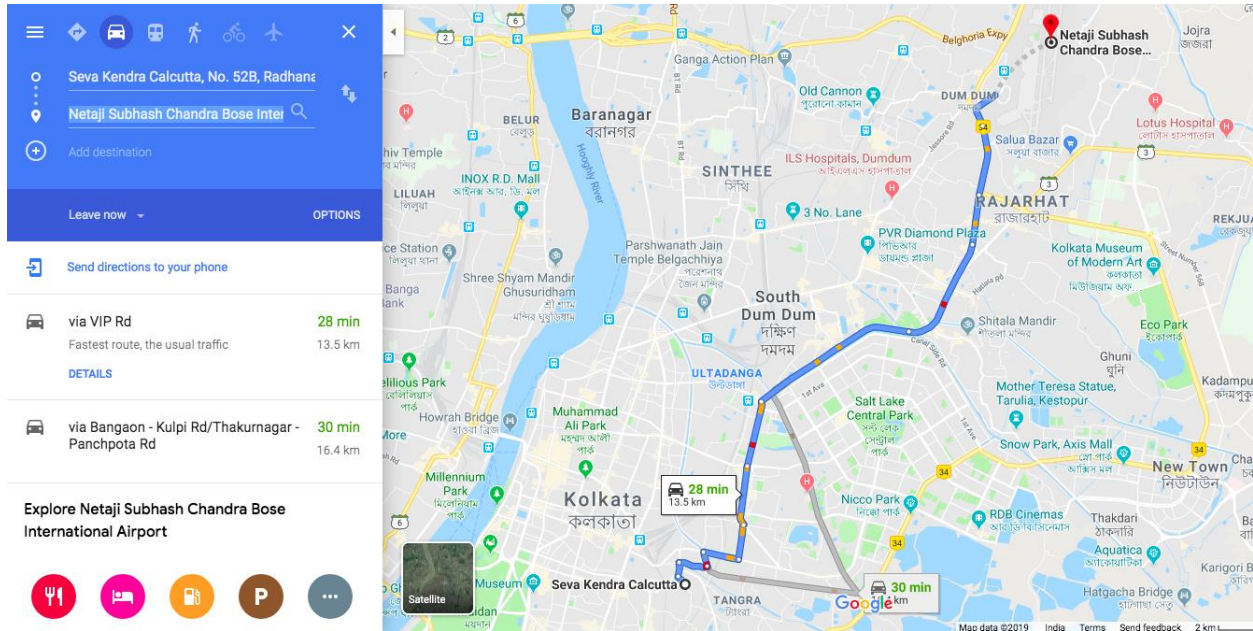

3) HOW TO REACH SEVA KENDRA CALCUTTA:

Seva Kendra Calcutta, is easily accessible from various parts of the city. The nearest railway station Sealdah Railway Station is 1.7 km, while Howrah station is 7.5 km from the venue. The nearest airport is Netaji Subhash Chandra Bose International Airport, Dum Dum, Kolkata, is 13.5 km.

Location Maps:

1. Netaji Subhash Chandra Bose International Airport to Seva Kendra Calcutta

2. Sealdah Railway Station to Seva Kendra Calcutta

3. Howrah Railway Station to Seva Kendra Calcutta

The image shows a Google Maps interface with the following elements:

- Search Bar:** Contains the origin "Howrah Junction railway station, Howrah" and the destination "Seva Kendra Calcutta, 52B, Radhanath Cl".
- Transport Modes:** Includes icons for Best, Car (34 min), Bus (30 min), Walking (1 hr 12), Bicycle, and Airplane.
- Map:** Displays a route from Howrah Junction railway station to Seva Kendra Calcutta in Kolkata. Two routes are highlighted:
 - Route 1:** via Lenin Sarani Rd, 34 min, 7.5 km.
 - Route 2:** via Brabourne Rd and Lenin Sarani, 33 min.
- Side Panel:** Located on the left, it contains a "Collapse side panel" button and a "Send directions to your phone" option.
- Map Features:** Includes a "Layers" button, a "Gas" button, an "EV charging" button, and a "Hotels" button. The map also shows various landmarks and street names in Kolkata.