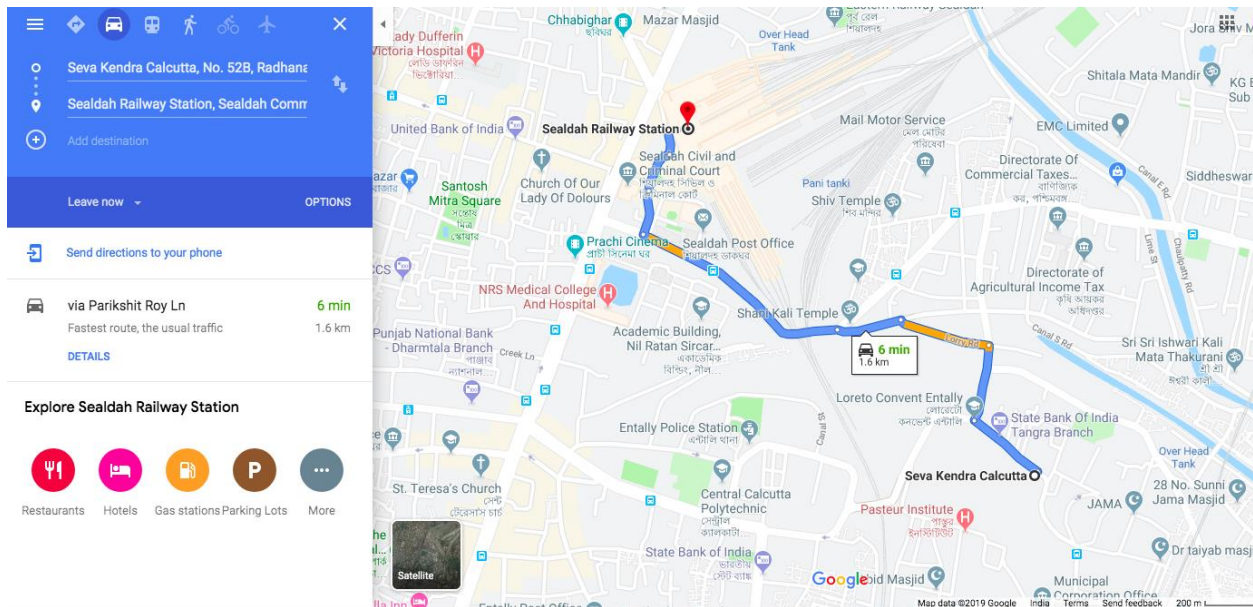

3) HOW TO REACH SEVA KENDRA CALCUTTA:

Seva Kendra Calcutta, is easily accessible from various parts of the city. The nearest railway station Sealdah Railway Station is 1.7 km, while Howrah station is 7.5 km from the venue. The nearest airport is Netaji Subhash Chandra Bose International Airport, Dum Dum, Kolkata, is 13.5 km.

Location Maps:

1. Netaji Subhash Chandra Bose International Airport to Seva Kendra Calcutta

2. Sealdah Railway Station to Seva Kendra Calcutta

3. Howrah Railway Station to Seva Kendra Calcutta

The image shows a Google Maps interface with the following elements:

- Search Bar:** Contains the origin "Howrah Junction railway station, Howrah" and the destination "Seva Kendra Calcutta, 52B, Radhanath Cl".
- Transport Modes:** Includes icons for Best, Car (34 min), Bus (30 min), Walking (1 hr 12), Bicycle, and Airplane.
- Map:** Displays a route from Howrah Junction railway station to Seva Kendra Calcutta in Kolkata. Two routes are highlighted:
 - Route 1:** via Lenin Sarani Rd, 34 min, 7.5 km.
 - Route 2:** via Brabourne Rd and Lenin Sarani, 33 min.
- Side Panel:** Located on the left, it contains a "Collapse side panel" button and a "Send directions to your phone" option.
- Map Features:** Includes a "Layers" button, a "Gas" button, an "EV charging" button, and a "Hotels" button. The map also shows various landmarks and street names in Kolkata.